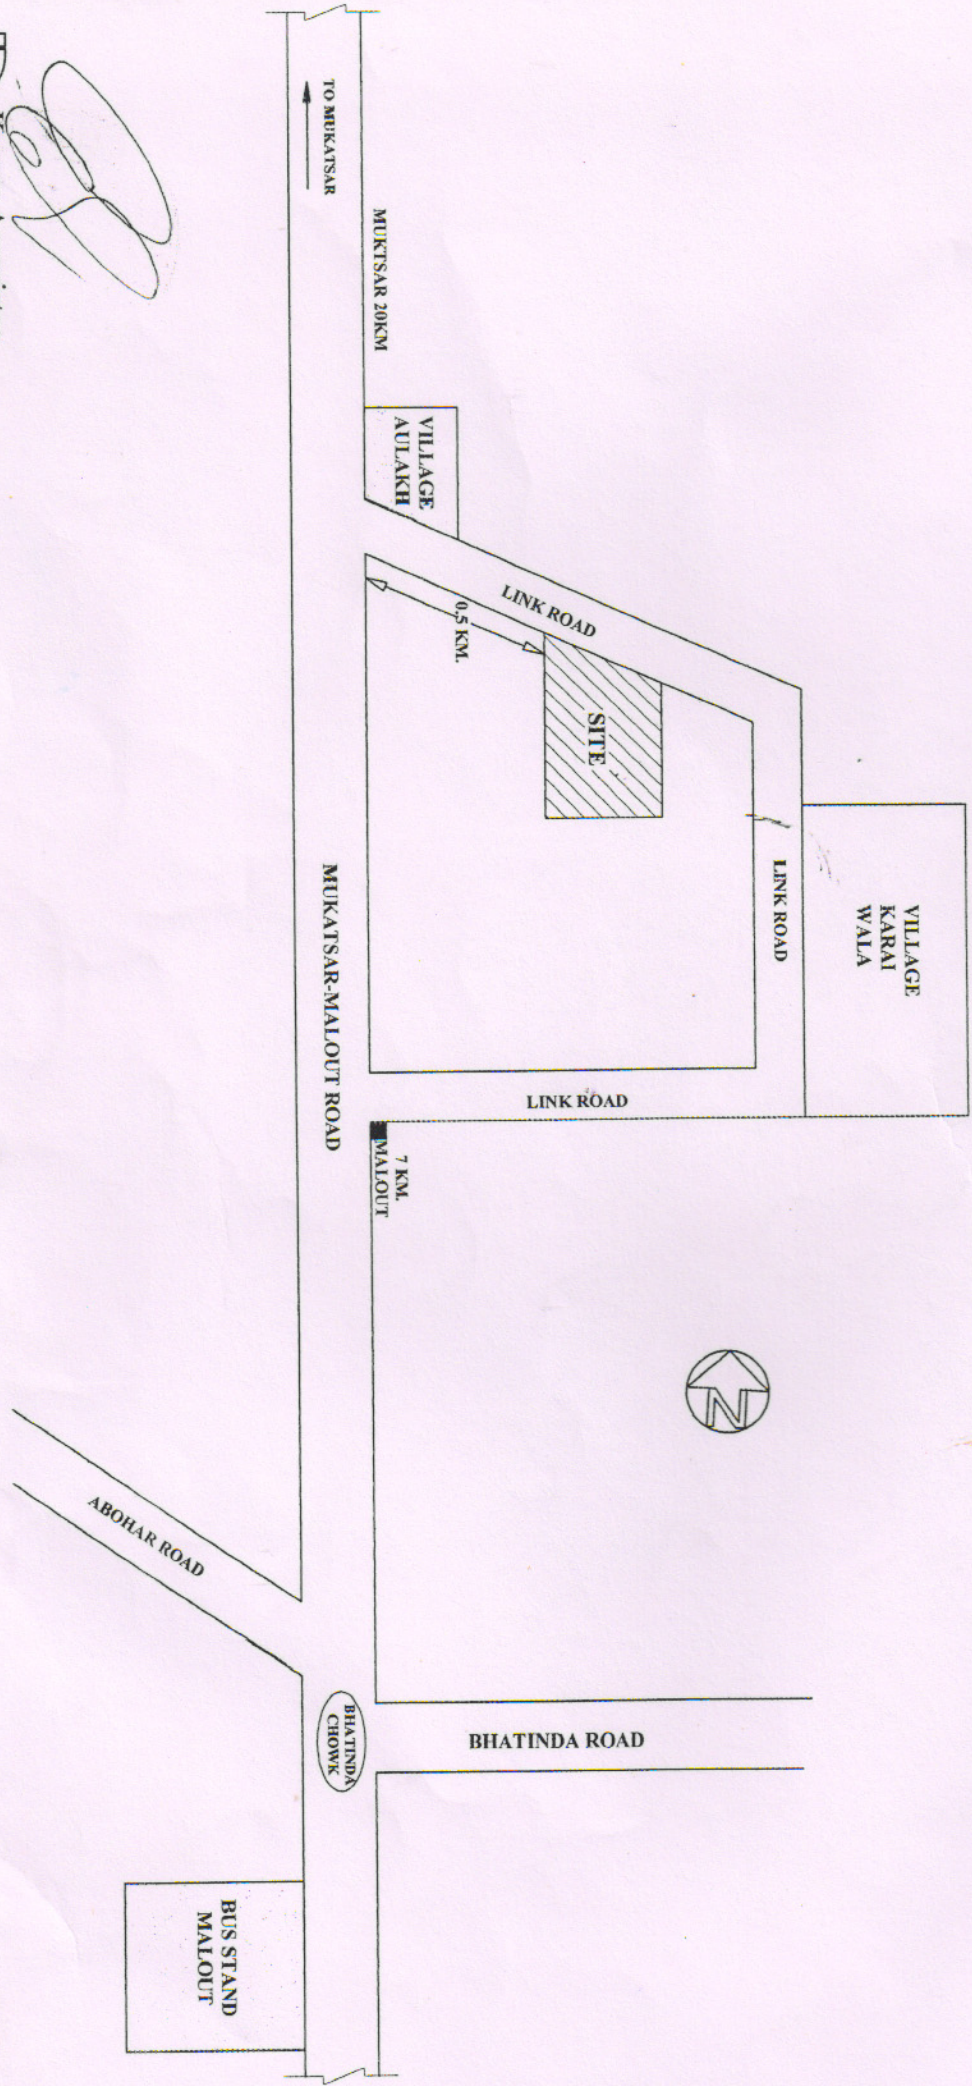

**LOCATION PLAN SHOWING THE SITE OF SHREE SATYA
SALBED COLLEGE KARAI WALA, TEHSIL GIDDARBAHA,
DISTT. MUKATSAR(PB)**

Kumar Associates,
4, Tehsil Complex, Abohar (PB),
Ph. 229032, Mob. 98145-98332